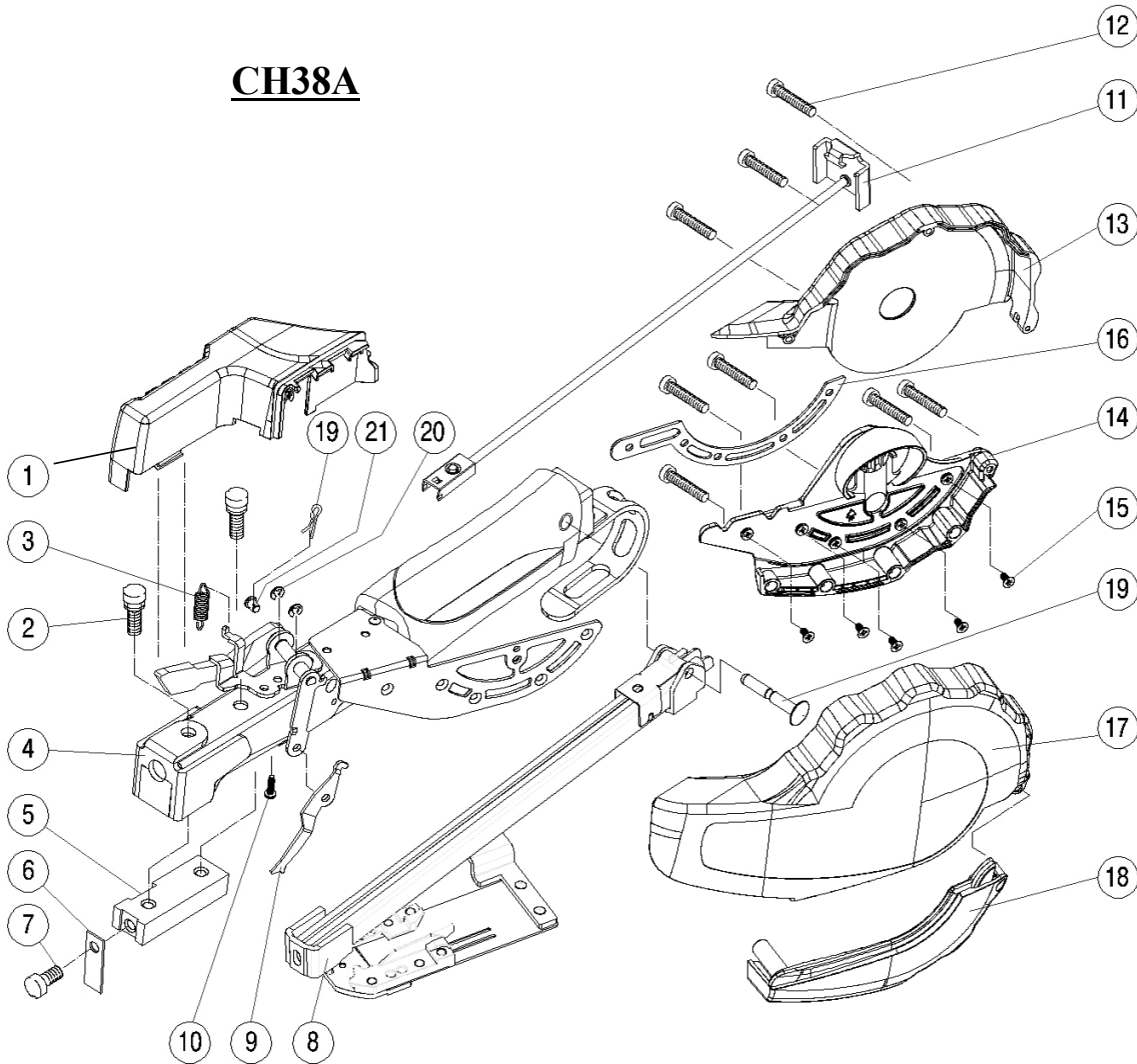

# CH38A

NO.	NNC #	PART NAME	Q,TY
1		Cap	1
2		Washer&Bolt	2
3	136462	Rock Arm Spring	2
4		Handle Assembly	1
5		Driver Block	1
6		Driver	1
7		Driver Block Screw	1
8		Magazine & Cap Track Ass'y	1
9	136468	Picker pusher	1
10		Cap Screw	1
11	136497	Pusher Assembly	1
12	136471	Screw	8
13	136472	Cover -R	1
14	136473	Basket -R	1
15	135474	Backer Plate Screw	5
16	136475	Backer Plate	1
17	136476	Cover-L	1
18	136477	Basket-L	1
19	136478	R Type Pin	1
20		E5 Ring	2
21	136480	Picker Pin	1